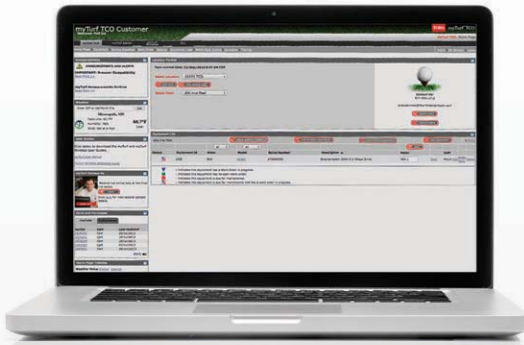

## Fleet Management

## Think of it as your electronic whiteboard.

From service bulletins, parts diagrams and the latest manuals to cost reports and much more — Toro's myTurf Fleet system gives you access to all your fleet information in one convenient place. This online tool is easy for anyone to use. Best of all, you save time and gain efficiency so you can be more productive.